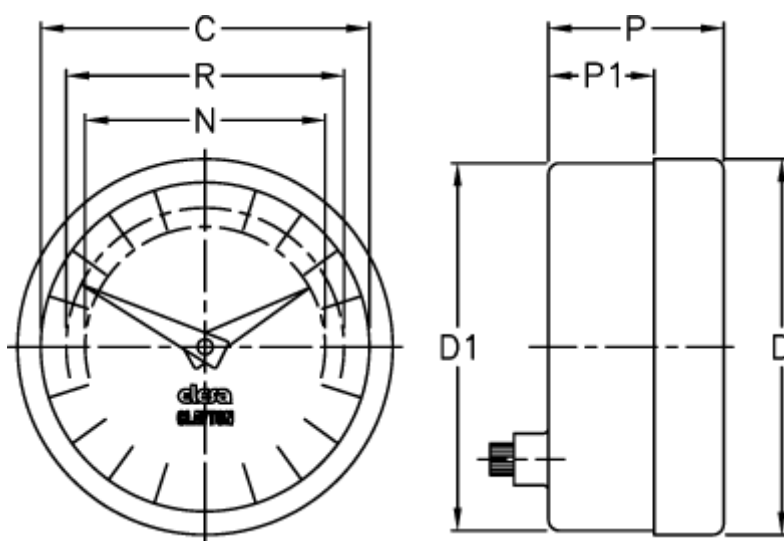

Article number: 2307075101

Description: E+G Positive drive indicator  
PA12-0060-D

## Measures

C = 60  
D = 68.5  
d1 = 67.0  
N = 44  
P = 32  
P1 = 25  
R = 51